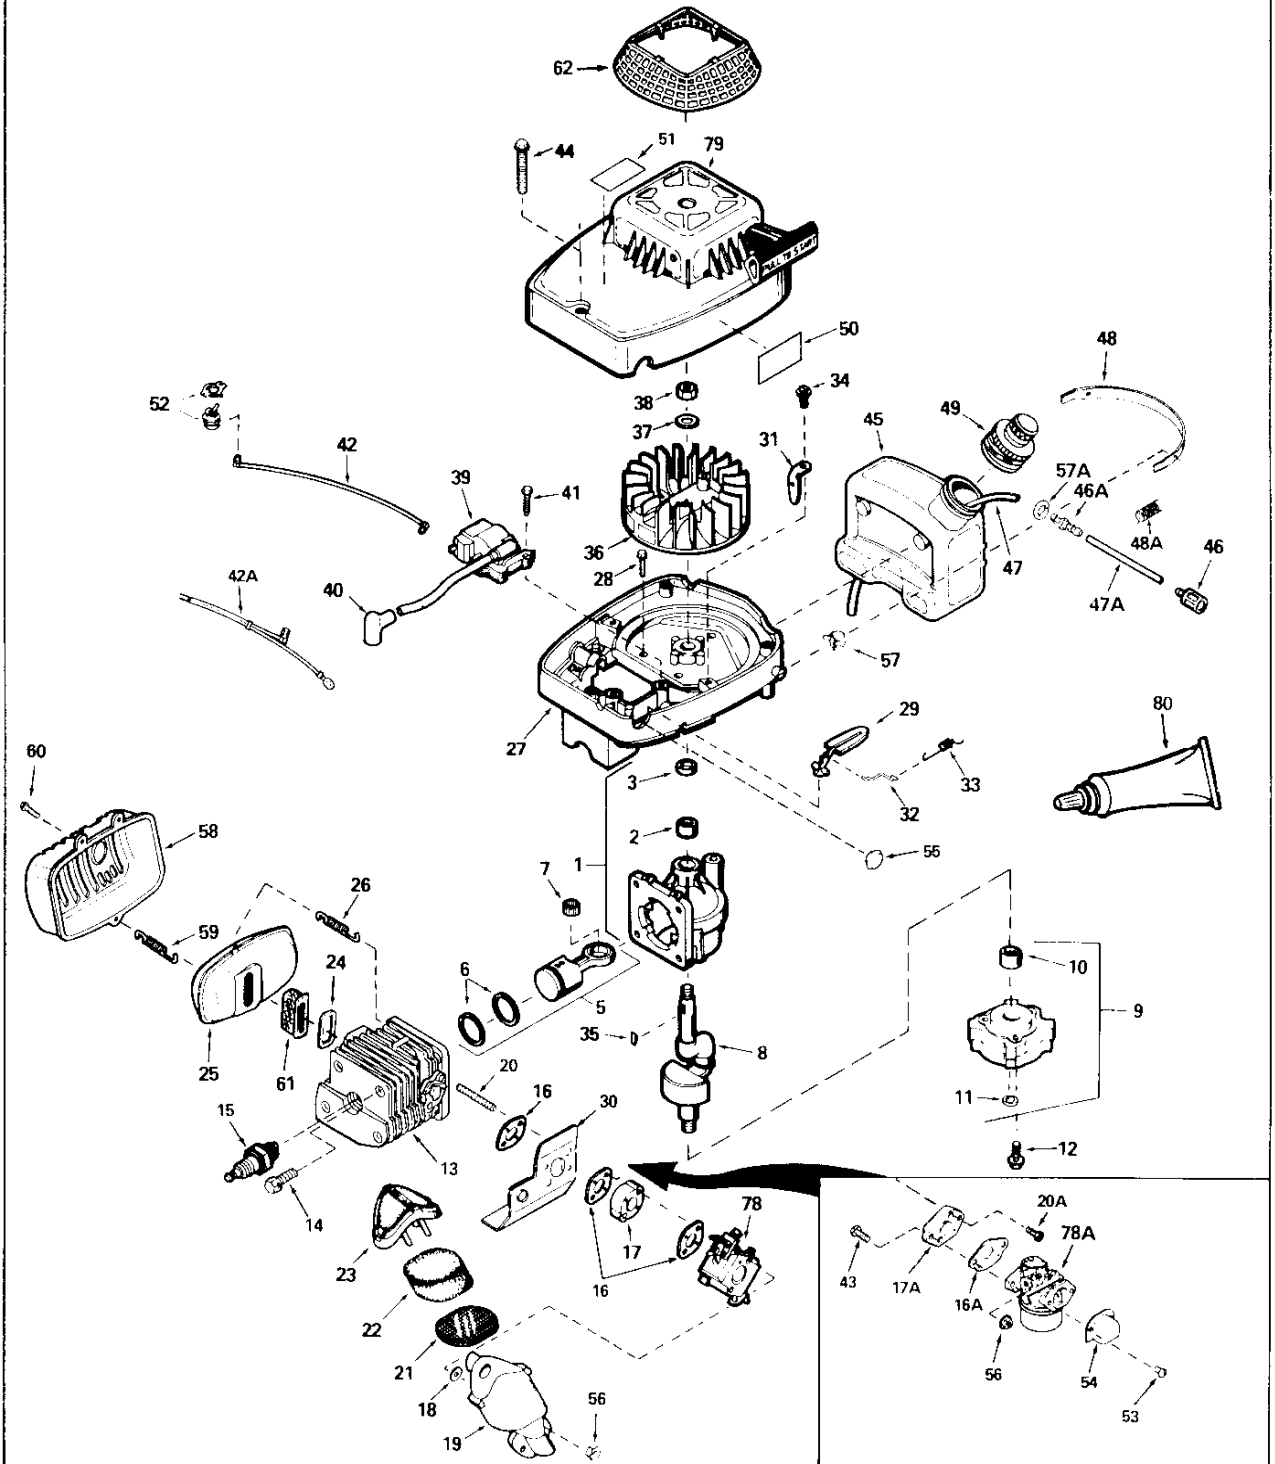

FILE IN:
DIVISION 4
SECTION A
Issued August 1986

TECUMSEH PRODUCTS COMPANY ENGINE AND GEAR SERVICE DIVISION

GRAFTON, WISCONSIN 53024

POWER PRODUCTS "TC300" SERIES

ILLUSTRATION SHOWS TYPICAL PARTS ONLY. ORDER BY PART NUMBER. PARTS NOT LISTED ARE SUPPLIED BY OEM.

TECUMSEH PRODUCTS COMPANY ENGINE AND GEAR SERVICE DIVISION

GRAFTON, WISCONSIN 53024

FILE IN:
DIVISION 4
SECTION A
Issued August 1986

POWER PRODUCTS "TC300" SERIES